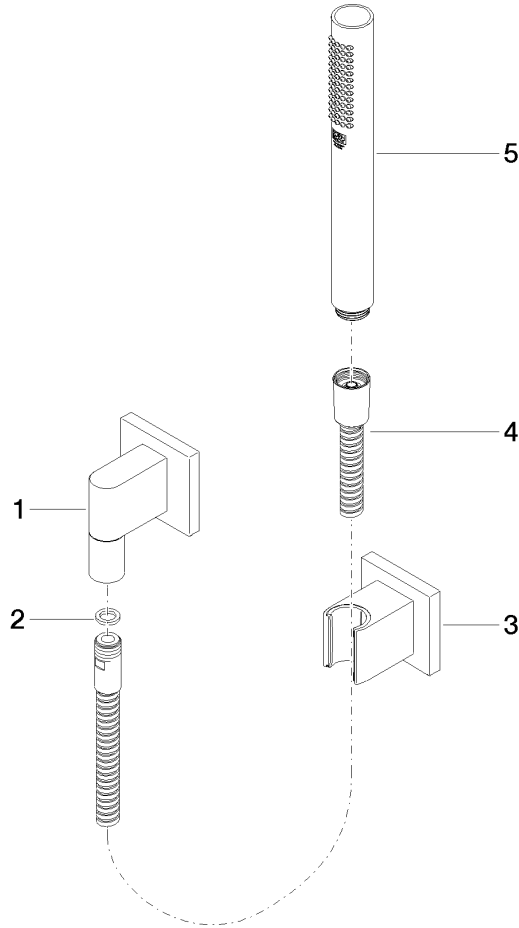

Hand shower set with individual rosettes - Brushed Platinum

IMO

27 808 980

Fits: IMO, MEM, CL.1, CYO

- COMPACT RAIN, max. flow rate 6.8 l/min (at 3 bar)
- with anti-scale system
- 3/8" shower outlet
- rosette for wall elbow 60 x 60mm
- rosette for shower holder 60 x 60mm
- metal shower hose 1250mm with integrated anti-twist protection
- 1/2" wall elbow
- This product can help a building meet the requirements of Green Building Rating Systems, e.g. LEED®, BREEAM®, DGNB

Intrinsic protection against back flow.

	Brushed Platinum	27 808 980-06 0050
	Chrome	27 808 980-00 0050
	Platinum	27 808 980-08 0050
	Dark Chrome	27 808 980-19 0050
	Brushed Light Gold	27 808 980-27 0050
	Brushed Light Gold	27 808 980-27
	Brushed Durabronze (23kt Gold)	27 808 980-28 0050
	Matte Black	27 808 980-33 0050
	Brushed Champagne (22kt Gold)	27 808 980-46 0050
	Champagne (22kt Gold)	27 808 980-47 0050
	Brushed Chrome	27 808 980-93 0050
	Brushed Dark Platinum	27 808 980-99 0050

Recommended miscellaneous

- Concealed wall elbow -** 35 085 970 90
- max. recess depth 163 mm
 - min. recess depth 90 mm

27 808 980

mm [inches]

Flow rate chart

27 808 980

Spare parts list

No.	Item Number	Name	Quantity used	Delivery time
1	28 450 980-06	Wall elbow - Brushed Platinum	1	10
2	90 14 20 026 00 90	seal	1	2
3	28 050 980-06	Wall bracket - Brushed Platinum	1	10
4	90 30 02 072 00-06	Metal shower hose 1/2" x 3/8" x 1250 mm - Brushed Platinum	1	10
5	90 12 11 140 30-06	shower	1	10