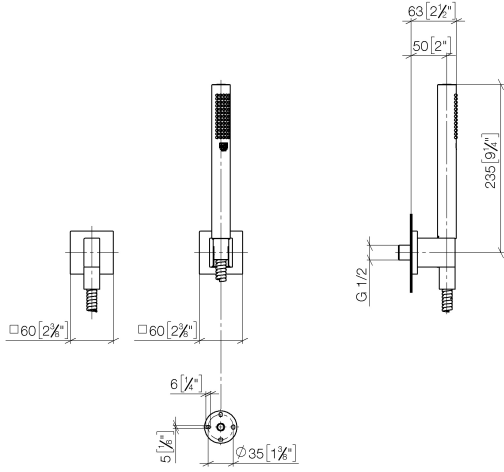

Hand shower set with individual rosettes - Brushed Platinum

IMO

27 808 980

Fits: IMO, MEM, CL.1, CYO

- COMPACT RAIN, max. flow rate 6.8 l/min (at 3 bar)
- with anti-scale system
- 3/8" shower outlet
- rosette for wall elbow 60 x 60mm
- rosette for shower holder 60 x 60mm
- metal shower hose 1250mm with integrated anti-twist protection
- 1/2" wall elbow
- This product can help a building meet the requirements of Green Building Rating Systems, e.g. LEED®, BREEAM®, DGNB

Intrinsic protection against back flow.

	Brushed Platinum	27 808 980-06 0050
	Chrome	27 808 980-00 0050
	Platinum	27 808 980-08 0050
	Dark Chrome	27 808 980-19 0050
	Brushed Light Gold	27 808 980-27 0050
	Brushed Light Gold	27 808 980-27
	Brushed Durabronze (23kt Gold)	27 808 980-28 0050
	Matte Black	27 808 980-33 0050
	Brushed Champagne (22kt Gold)	27 808 980-46 0050
	Champagne (22kt Gold)	27 808 980-47 0050
	Brushed Chrome	27 808 980-93 0050
	Brushed Dark Platinum	27 808 980-99 0050

Recommended miscellaneous

- Concealed wall elbow -** 35 085 970 90
- max. recess depth 163 mm
 - min. recess depth 90 mm

27 808 980

mm [inches]

Flow rate chart

27 808 980

Spare parts list

No.	Item Number	Name	Quantity used	Delivery time
1	28 450 980-06	Wall elbow - Brushed Platinum	1	10
2	90 14 20 026 00 90	seal	1	2
3	28 050 980-06	Wall bracket - Brushed Platinum	1	10
4	90 30 02 072 00-06	Metal shower hose 1/2" x 3/8" x 1250 mm - Brushed Platinum	1	10
5	90 12 11 140 30-06	shower	1	10